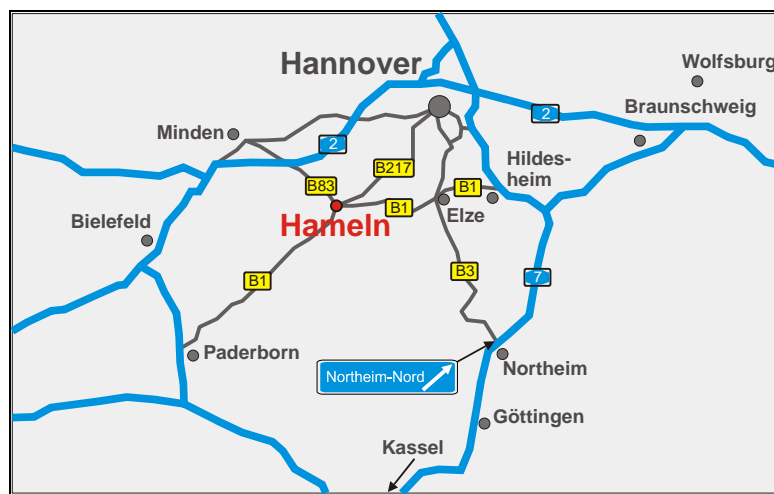

Travelling by car from Frankfurt Airport to SOMATEC

Towards Hameln...

- After you have left the airport area take the Autobahn A5 in the direction of "Kassel" and "Hannover". At the Autobahn intersection "Hattenbacher Dreieck" go on the A7 towards "Kassel" and "Hannover".
- Leave the Autobahn at the exit "Northeim-Nord" and turn right on the B3 towards "Hameln/Einbeck/Northeim".
- At "Elze" take the B1 towards "Hameln".

In Hameln...

- In "Hameln" turn left in the district "Afferde" in the "Hastenbecker Landstrasse" in direction to "Hastenbeck".
- After approx. 2 km (1.2 miles) turn left in the street "Freibusch" of the industrial area "Hastenbeck Nord". SOMATEC is located at the end of this street on the left.